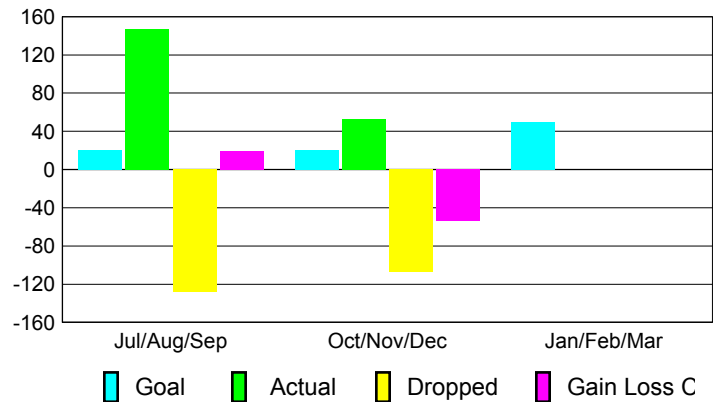

Membership Results 2012-2013

Goal, New, Dropped, Gain/Loss

Comparison of Membership Gain/Loss

Current Year Compared to the Previous Year