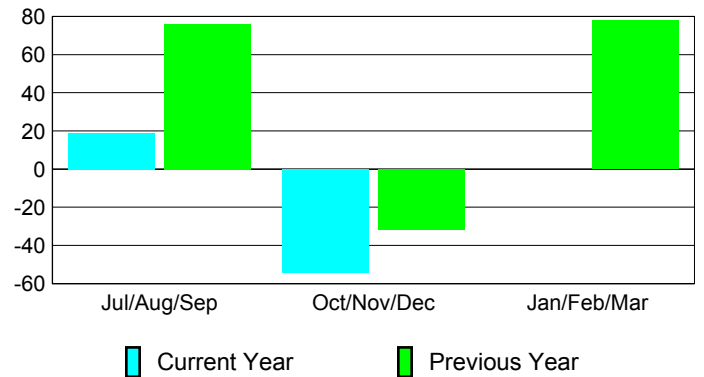

Membership Results 2012-2013

Membership 2011-2012

Month	Net Memb Goal	Actual New Memb	Actual Dropped Memb	Gain/Loss of Memb	Gain/Loss of Memb
Jul/Aug/Sep	20	147	-128	19	76
Oct/Nov/Dec	20	53	-107	-54	-32
Jan/Feb/Mar	50				78
Totals	90	200	-235	-35	122

Membership Results 2012-2013

Goal, New, Dropped, Gain/Loss

Comparison of Membership Gain/Loss

Current Year Compared to the Previous Year

Gender Comparison 2012-2013

Jul/Aug/Sep

Oct/Nov/Dec

Jan/Feb/Mar