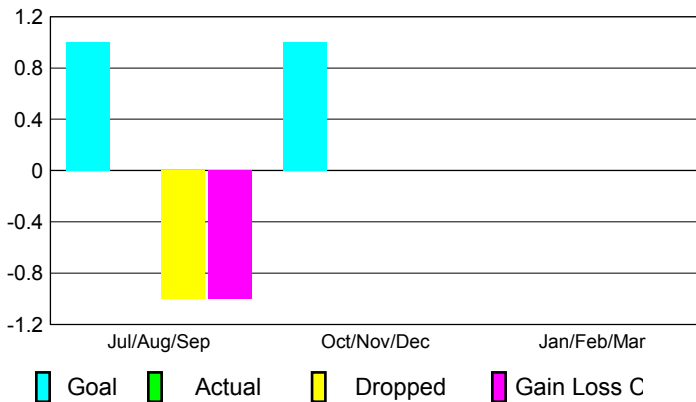

2012-2013 GMT Reports for District (or Undistricted) **District 330 A**

GMT: **Shinobu Goto**

Location: **JAPAN**

GMT CA: **5**

CLUBS

Club Results 2012-2013

Clubs 2011-2012

Month	New Club Goal	Actual New Clubs	Actual Dropped Clubs	Gain/Loss of Clubs	Gain/Loss of Clubs
Jul/Aug/Sep	1	0	-1	-1	0
Oct/Nov/Dec	1	0	0	0	0
Jan/Feb/Mar	0				2
Totals	2	0	-1	-1	2

Club Results 2012-2013

Goal, New, Dropped, Gain/Loss

Comparison of Club Gain/Loss

Current Year Compared to the Previous Year

YTD Status Quo Clubs 2012-2013

Status Quo Clubs Compared to Status Quo Members

MEMBERSHIP